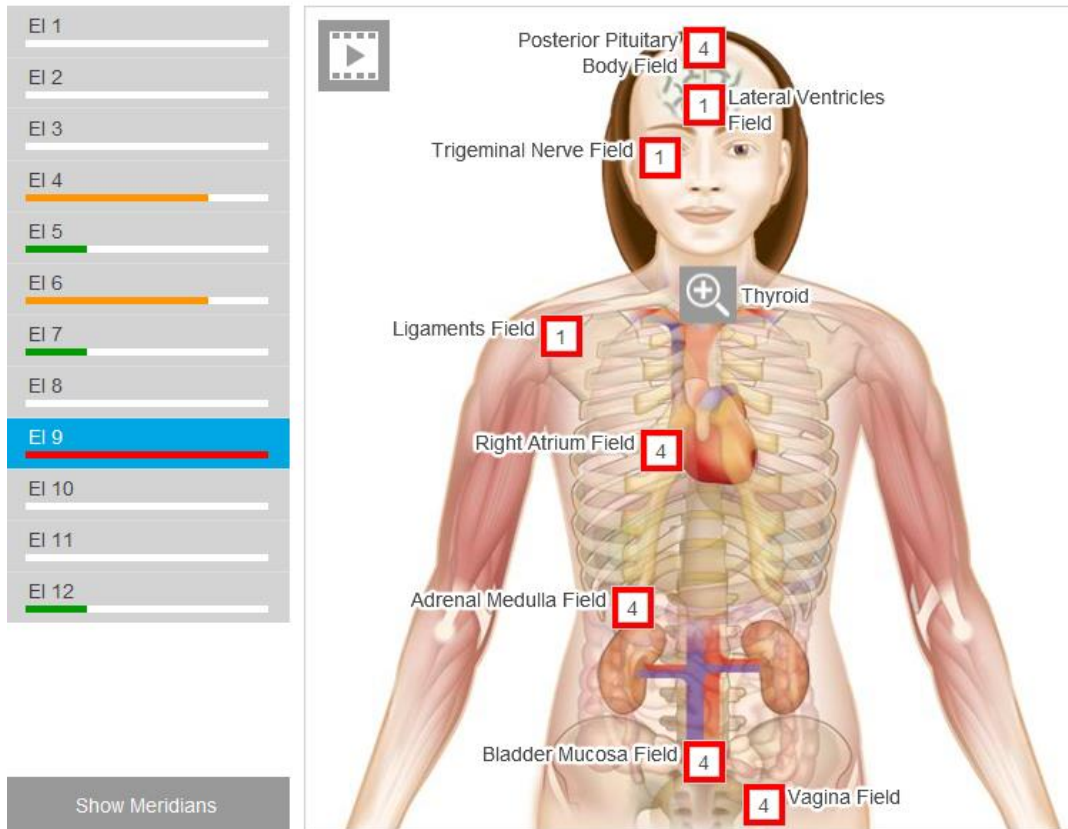

NES Health

The NES System has three ways to interface with the Bodyfield:

- Bodyfield Scan (see an example of some of the screens further below)
- NES miHealth (handheld PEMF device – pulsed electromagnetic field)
- BioEnergetix Infoceuticals (vibrational energy in a water solution)

Are your mind and emotions affecting your decisions more than you think?

<p>Solutions:</p>  <table border="1"> <tr> <td>Love</td> <td>Choice Point</td> </tr> <tr> <td>Chill</td> <td>Liberator</td> </tr> <tr> <td>Peace</td> <td>ESR</td> </tr> </table>	Love	Choice Point	Chill	Liberator	Peace	ESR	<p>Understand Your World:</p>  <table border="1"> <tr> <td>Life Purpose</td> </tr> <tr> <td>Beliefs</td> </tr> <tr> <td>Emotions</td> </tr> </table>	Life Purpose	Beliefs	Emotions
Love	Choice Point									
Chill	Liberator									
Peace	ESR									
Life Purpose										
Beliefs										
Emotions										
<p>Look Within:</p>  <table border="1"> <tr> <td>BS Hologram</td> <td>CM Hologram</td> </tr> <tr> <td>CB Hologram</td> <td>CC Hologram</td> </tr> </table>	BS Hologram	CM Hologram	CB Hologram	CC Hologram	<p>Transformations:</p> 					
BS Hologram	CM Hologram									
CB Hologram	CC Hologram									

And what if you could actually measure the energy at your Chakras

←

	Love	<input type="text"/>
	Contentment	<input type="text"/>
	Honesty	<input type="text"/>
	Charisma	<input type="text"/>
	Tolerance	<input type="text"/>
	Will Power	<input type="text"/>
	Trustfulness	<input type="text"/>

SYSTEMS ENERGY – BODYFIELD SCANS

Giving you a more indepth view of the energy for the organs and functional systems

And finally, having completed the scan, you rejuvenate and rebalance, with the NES miHealth and BioEnergetix informational remedies