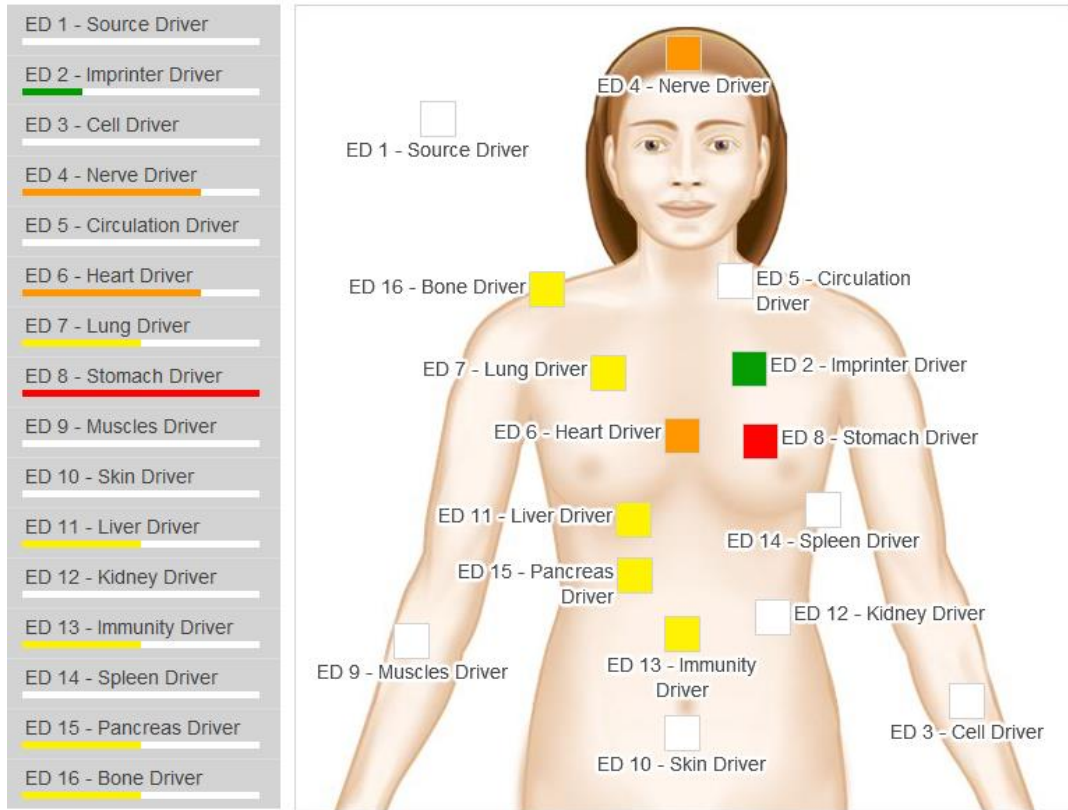

SYSTEMS ENERGY – BODYFIELD SCANS

Giving you a more indepth view of the energy for the organs and functional systems